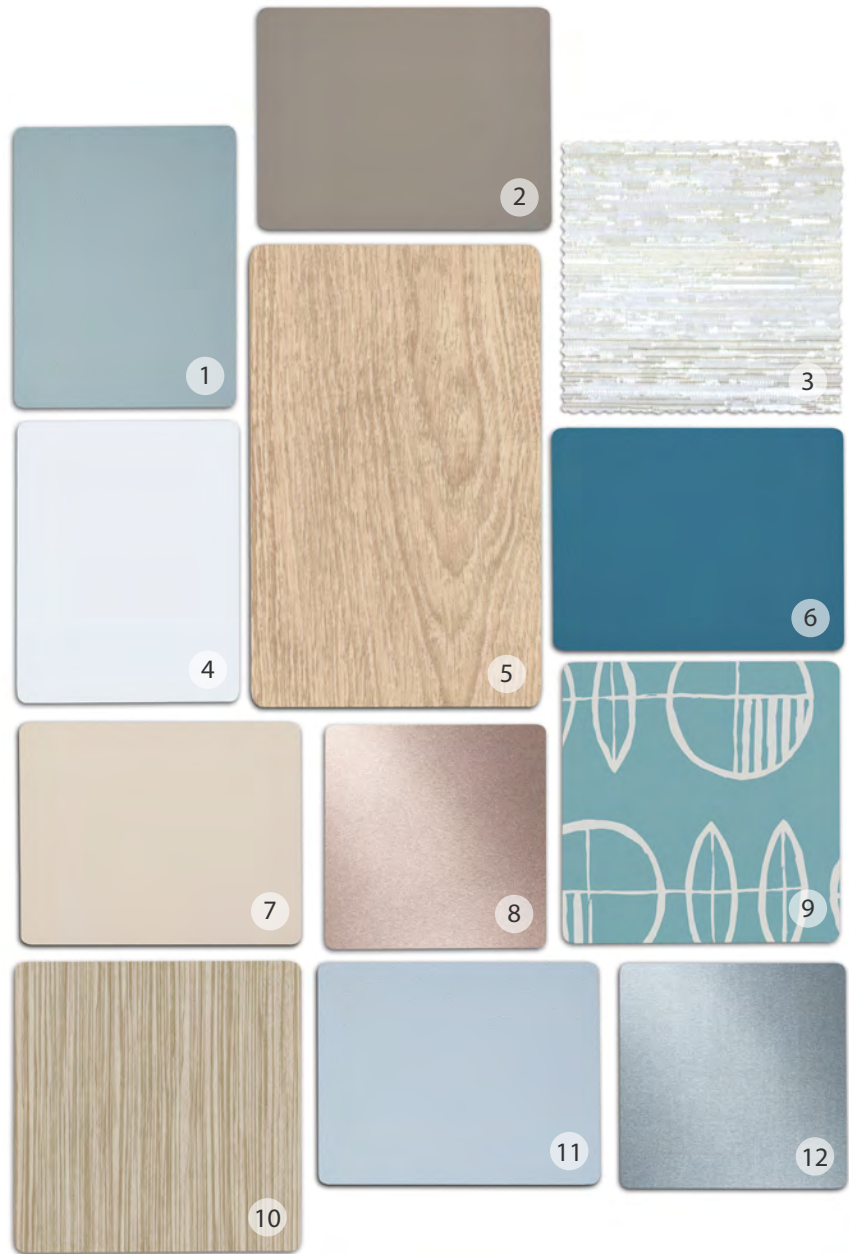

Get out
and explore.

- 1 **Acrovyn® Solid Colors**
Aspen #848
- 2 **Acrovyn Solid Colors**
Golden Sunshine #951
- 3 **Acrovyn Strata**
Honey Auburn
- 4 **Acrovyn Solid Colors**
Naval Blue #1586
- 5 **Acrovyn Woodgrains**
Aged Oiled Walnut
- 6 **Acrovyn Solid Colors**
Mesa Red #1584

- 7 **Acrovyn by Design® Metallics**
Hatch: Copper
- 8 **Acrovyn Solid Colors**
Cantaloupe #1583
- 9 **Acrovyn by Design Patterns**
Wave Weave Maxi: Conch
- 10 **CSelect™ Disposable Fabrics**
Floatstone: Sunrise
- 11 **Acrovyn by Design Metallics**
Solid: Light Bronze
- 12 **Acrovyn Solid Colors**
Almond #920

Crisp | Rejuvenating | Pristine

Breathe in the chillier air and embrace the changing seasons—let the cycle revitalize you.

Deep Water

Mushroom

Misty Grey

Galveston Gray

Tranquil Blue

Baltic Blue

Have fun and
live it out.

- 1 **Acrovyn® Solid Colors**
Deep Water #1246
- 2 **Acrovyn Solid Colors**
Galveston Gray #315
- 3 **CSelect™ Fabrics**
Sunset: Sandbar
- 4 **Acrovyn Solid Colors**
Misty Grey #260
- 5 **Acrovyn Woodgrains**
Snowed New Oak
- 6 **Acrovyn Solid Colors**
Baltic Blue #1526